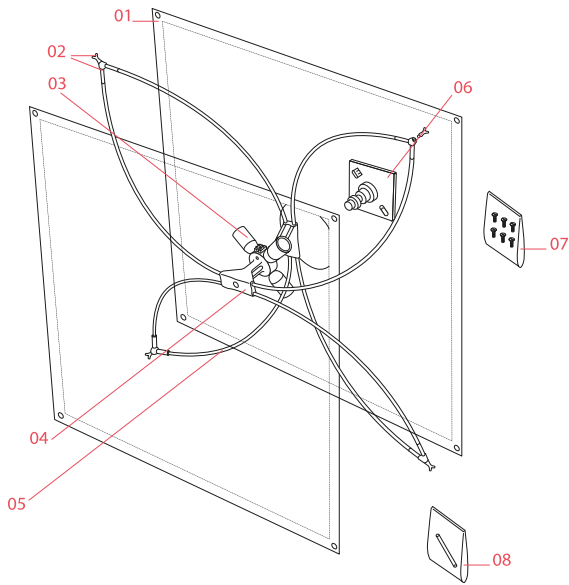

## Schematic light drawing

## Spare Parts

- |     |   |           |
|-----|---|-----------|
| 01. | Ariette 1 front & rear cloths<br>80x80cm                      | RF06110   |
| 02. | Ariette 1/2/3 fork push rod                                   | RF0400100 |
| 03. | Ariette 1/2/3 Lamp holder<br>assembly                         | RF04635   |
| 04. | Ariette 1/2/3 Rod nylon support/6<br>Ariette 1                | RF05737   |
| 05. | Ariette 1 Fiberglass rods                                     | RF06088   |
| 06. | Ariette 1/2/3 Nylon wall<br>attachment                        | RF05740   |
| 07. | Ariette 1/2/3 Kit with grub screw<br>& screws for rod support | RF0400200 |
| 08. | Ariette 1/2/3 Tube for rod Ariette<br>1                       | RF04828   |