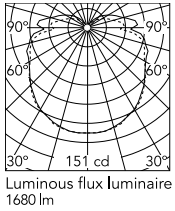

Schematic light drawing

Photometric

Light distribution	Asymmetric
Extreme cut off	No

Electrical

Insulation class	II
Frequency (Hz)	50/60
Main voltage (Vac)	220-250
Dimmable	Yes
Dimming interface	Remote Dimmable (Dimmer Not Included)
Batteries inside	No