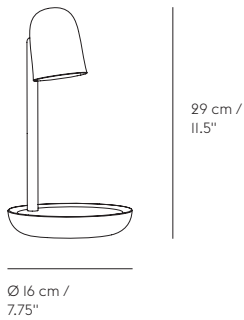

DESIGNED BY / YEAR OF DESIGN

Andreas Bergsaker / 2017

ABOUT THE DESIGNER

Andreas Bergsaker is a Norwegian designer based in Copenhagen. Since graduating with a master degree in Product Design from Oslo and Akershus University College of Applied Sciences, he has gone on to produce works which are characterized by everyday functionality. These quality designs are made to last with an emphasis on traditional craftsmanship and tactile qualities, laying the foundation for possible individual attachment and social interaction. Bergsaker has previously exhibited at Stockholm Furniture Fair's Green House, at Fuorisalone Milan, and at Salone Satellite during Salone del Mobile. FOCUS is his first design for MUUTO.

CATEGORY

Table lamp

ENVIRONMENT

Indoor

DESCRIPTION

An ambient light with a small exhibition plateau for your favorite objects.

PRODUCTION PROCESS

Focus Lamp's wooden components are shaped on a lathe machine. The electrical parts are hidden inside the lamps components, which are glued together to hide that they were ever apart. Thereafter, the lamp is painted.

MATERIAL

Turned ash wood & rubber cord

BULB INCLUDED

Yes. Integrated LED

DIMMABLE FUNCTION

No

CLEANING AND CARE

Clean the lamp with a soft dry cloth. Always switch off the electricity before cleaning.