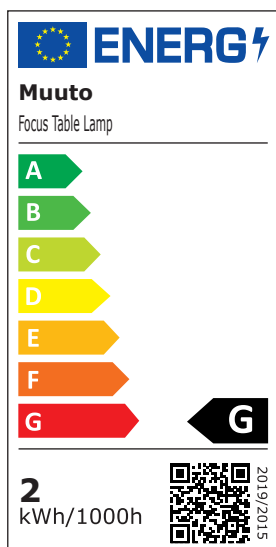

BULB SPECIFICATION

Item	Integrated, replaceable LED
Watt	2W
Kelvin	2500K
CRI	>80
Dimmable	No

GENERAL STANDARDS & CERTIFICATES

EU/UK

REACH
Directive - EC/1907/2006

Low Voltage Directive (LVD)- 2014/35/EU
IEC 60598-1 and
IEC 60598-2-4 (EU deviations)

ROHS Directive - 2011/65/EU amended RoHS 3 Directive 2015/863

ECO Design Directive - 245/2009/EC

Electromagnetic Compatibility (EMC) Directive - 2014/30/EU

WEEE Directive - 2012/19/EU

MUUTO