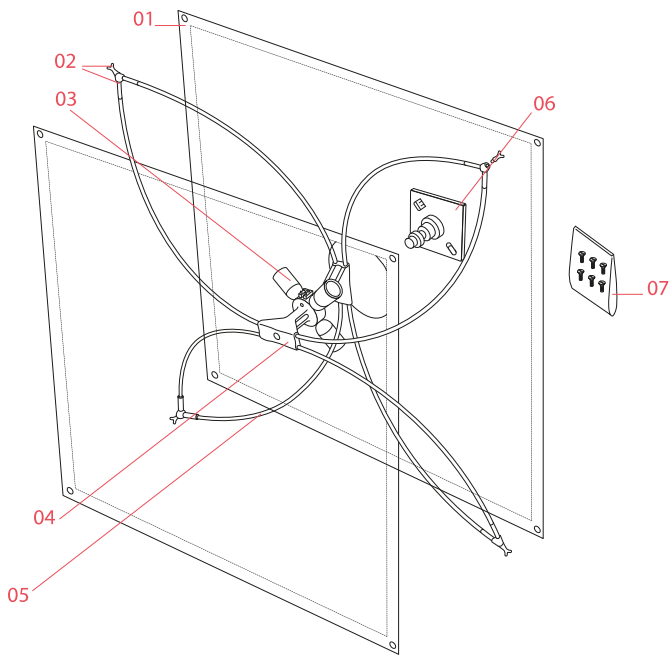

Photometric Files

LDT / IES [↓ LDT](#)

Technical Drawings

2D [↓ ZIP](#)

3D [↓ ZIP](#)

Schematic light drawing

Photometric

Light distribution	Symmetric
Extreme cut off	No

NOT INCLUDED

RF32564

LED Lamp 11.5W E27 220-240V
3000K A70

Spare Parts

- | | | |
|-----|---|-----------|
| 01. | Ariette 2 front & rear cloths.
100x100cm | RF06111 |
| 02. | Ariette 1/2/3 fork push rod | RF0400100 |
| 03. | Ariette 1/2/3 Lamp holder
assembly | RF04635 |
| 04. | Ariette 1/2/3 Rod nylon support/6
Ariette 1 | RF05737 |
| 05. | Ariette 2 fiberglass rod d.6 mm
6x670 | RF05757 |
| 06. | Ariette 1/2/3 Nylon wall
attachment | RF05740 |
| 07. | Ariette 1/2/3 Kit with grub screw
& screws for rod support | RF0400200 |