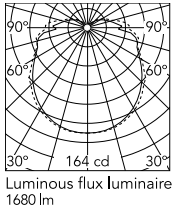

Physical

Colour	Fabric
Length (mm)	1000
Net weight (kg)	0.95
Package height (mm)	100
Package width (mm)	690
Package length (mm)	200
Package volume (m3)	0.01
IP internal	20

Download

Mounting instructions [↓ PDF](#)

Photometric Files

LDT / IES [↓ LDT](#)

Technical Drawings

2D [↓ ZIP](#)

3D [↓ ZIP](#)

Schematic light drawing

Photometric

Light distribution	Symmetric
Extreme cut off	No