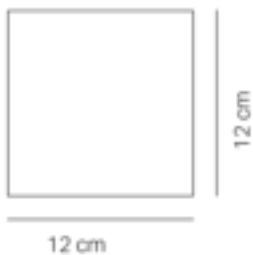

Sole _Sconce

Sconce with a matt white, dark gray or corten painted die-cast aluminum frame and a clear polycarbonate diffuser. The high IP rating (IP54) makes the product suitable for indoor and outdoor use.

Sole _Sconce

Lighting specifications

source	LED
type	COB
total power	2x10 W
power LED	2x9.5 W
color temperature	3000 K
lumen lamp	2x720 lm
lumen LED	2x937 lm
beam angle	66°
CRI	> 80
source class	F
motion sensor	NO