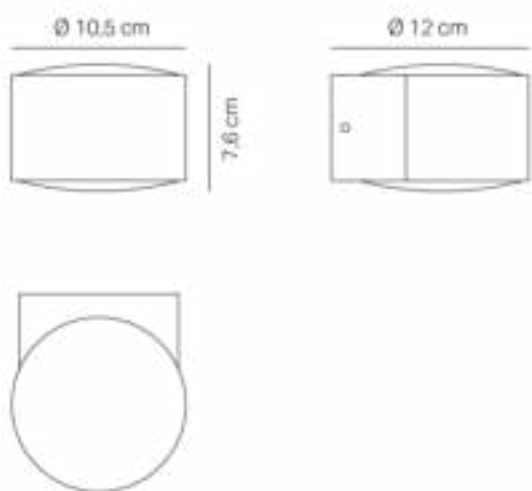

Lens _Sconce

Sconces with a dark gray or white painted die-cast aluminum frame and a transparent glass diffuser. The high IP rating (IP65) makes the product suitable for indoor and outdoor use. Available in two versions: unidirectional or bi-directional.

Lighting specifications

source	LED
type	SMD
total power	2x6.0 W
power LED	2x5.0 W
color temperature	3000 K
lumen lamp	2x480 lm
lumen LED	2x507 lm
beam angle	100°
CRI	> 80
source class	F
motion sensor	NO