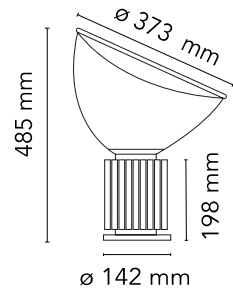

FLOS

■ F6604030 Black

Taccia Small

Designed by Achille and Pier Giacomo Castiglioni, 1962

16W - 2700K

Table lamp providing indirect and reflected light. Reflector in painted aluminium, gloss white on the outside and matt white on the inside. Directionable diffuser in transparent blown glass. Body in matt black or naturally anodized extruded aluminium. Base in nickel-plated ABS+PC. Electric cable of useful length 190 cm, with dimmer switch for ON/OFF and adjustment of the light flow between 10-100%. Plug-in power supply with interchangeable plugs.

Are you a professional and your project needs consulting and support?

BOOK AN APPOINTMENT

Main specifications

| | |
|-------------------|---------------------|
| EAN | 8059607006740 |
| Mounting | Table floor |
| Environments | Indoor dry location |
| Light Source Type | LED |
| LED type | LED array |
| Power (W) | 16 |

Physical

| | |
|---------------------|-------|
| Colour | Black |
| Cord length (mm) | 1900 |
| Net weight (kg) | 4.25 |
| Package volume (m3) | 0.11 |
| IP internal | 20 |

Download

| | |
|-----------------------|-------|
| Mounting instructions | ↓ PDF |
| Mounting instructions | ↓ PDF |
| Spare Parts | ↓ PDF |