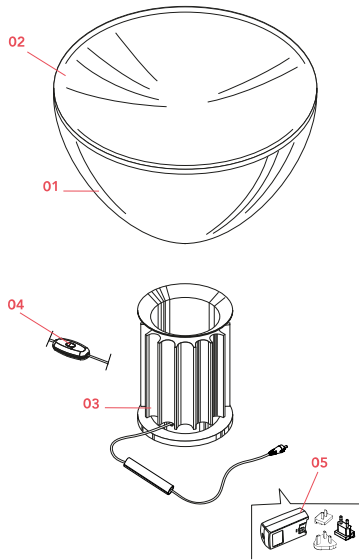

FLOS

■ F6604030 Black

Taccia Small

Designed by Achille and Pier Giacomo Castiglioni, 1962

16W - 2700K

Table lamp providing indirect and reflected light. Reflector in painted aluminium, gloss white on the outside and matt white on the inside. Directionable diffuser in transparent blown glass. Body in matt black or naturally anodized extruded aluminium. Base in nickel-plated ABS+PC. Electric cable of useful length 190 cm, with dimmer switch for ON/OFF and adjustment of the light flow between 10-100%. Plug-in power supply with interchangeable plugs.

Physical

| | |
|---------------------|-------|
| Colour | Black |
| Cord length (mm) | 1900 |
| Net weight (kg) | 4.25 |
| Package volume (m3) | 0.11 |
| IP internal | 20 |

Download

| | |
|-----------------------|-------|
| Mounting instructions | ↓ PDF |
| Mounting instructions | ↓ PDF |
| Spare Parts | ↓ PDF |

Spare Parts

- | | | |
|-----|---|-----------|
| 01. | Taccia Small transparent diffuser & reflector | F6606000 |
| 02. | White reflector | RF24886 |
| 03. | Taccia Small LED black base | F6605030 |
| 04. | Jack plug with coaxial cable and dimmer | RF6605100 |
| 05. | Black plug assembly kit & 24V driver | RF3320100 |