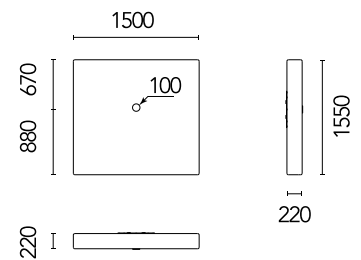

LED retrofit - 4 x 80W

Wall lamp emitting diffused light. LED sources mounted on an iron support fixed to a round iron back plate. Lamp body in ultra-lightweight tear-resistant fibre material. Casing magnetically secured to the metal frame using large magnetic buttons. Designed to be manually crumpled to create its final form.

Maap by Erwan Bouroullec brings together three recurring themes in his work: geometry, natural structures and lightness. Conceived as an expansive surface of illumination, its ultralight, paper-like membrane must be crumpled during installation, confronting precise geometry with unpredictability and forming a luminous landscape that can be endlessly reshaped. Resembling a cloud of organic light, Maap diffuses a soft, immersive glow over a broad area with a design that is both radically simple and inherently complex.